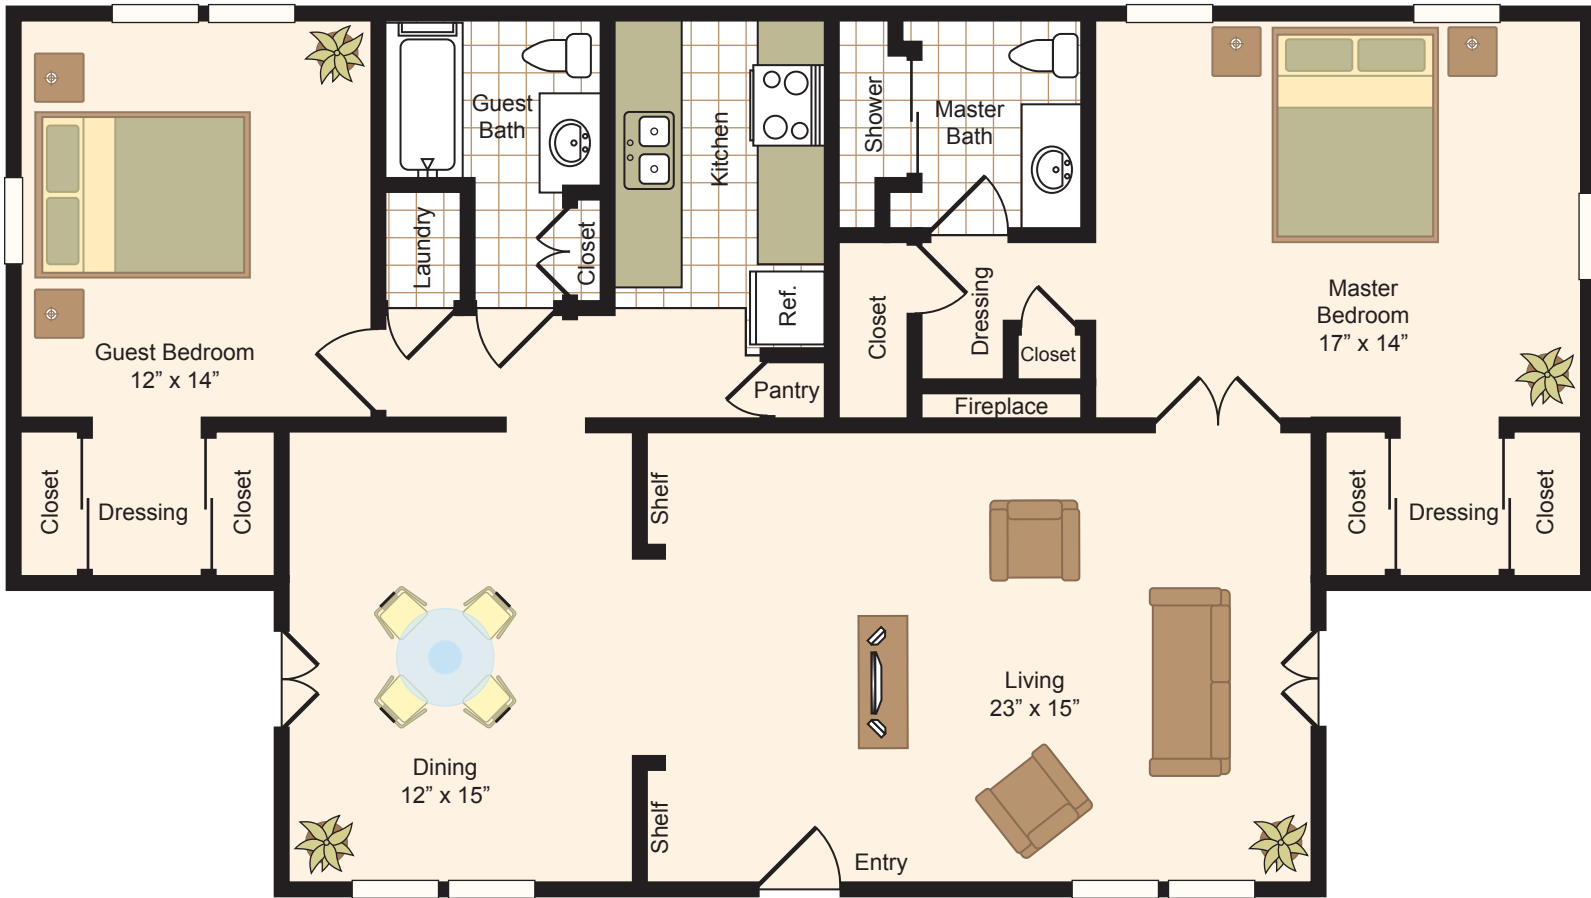

H

1,408 Sq. Ft.

MEMORIAL CREOLE
APARTMENTS