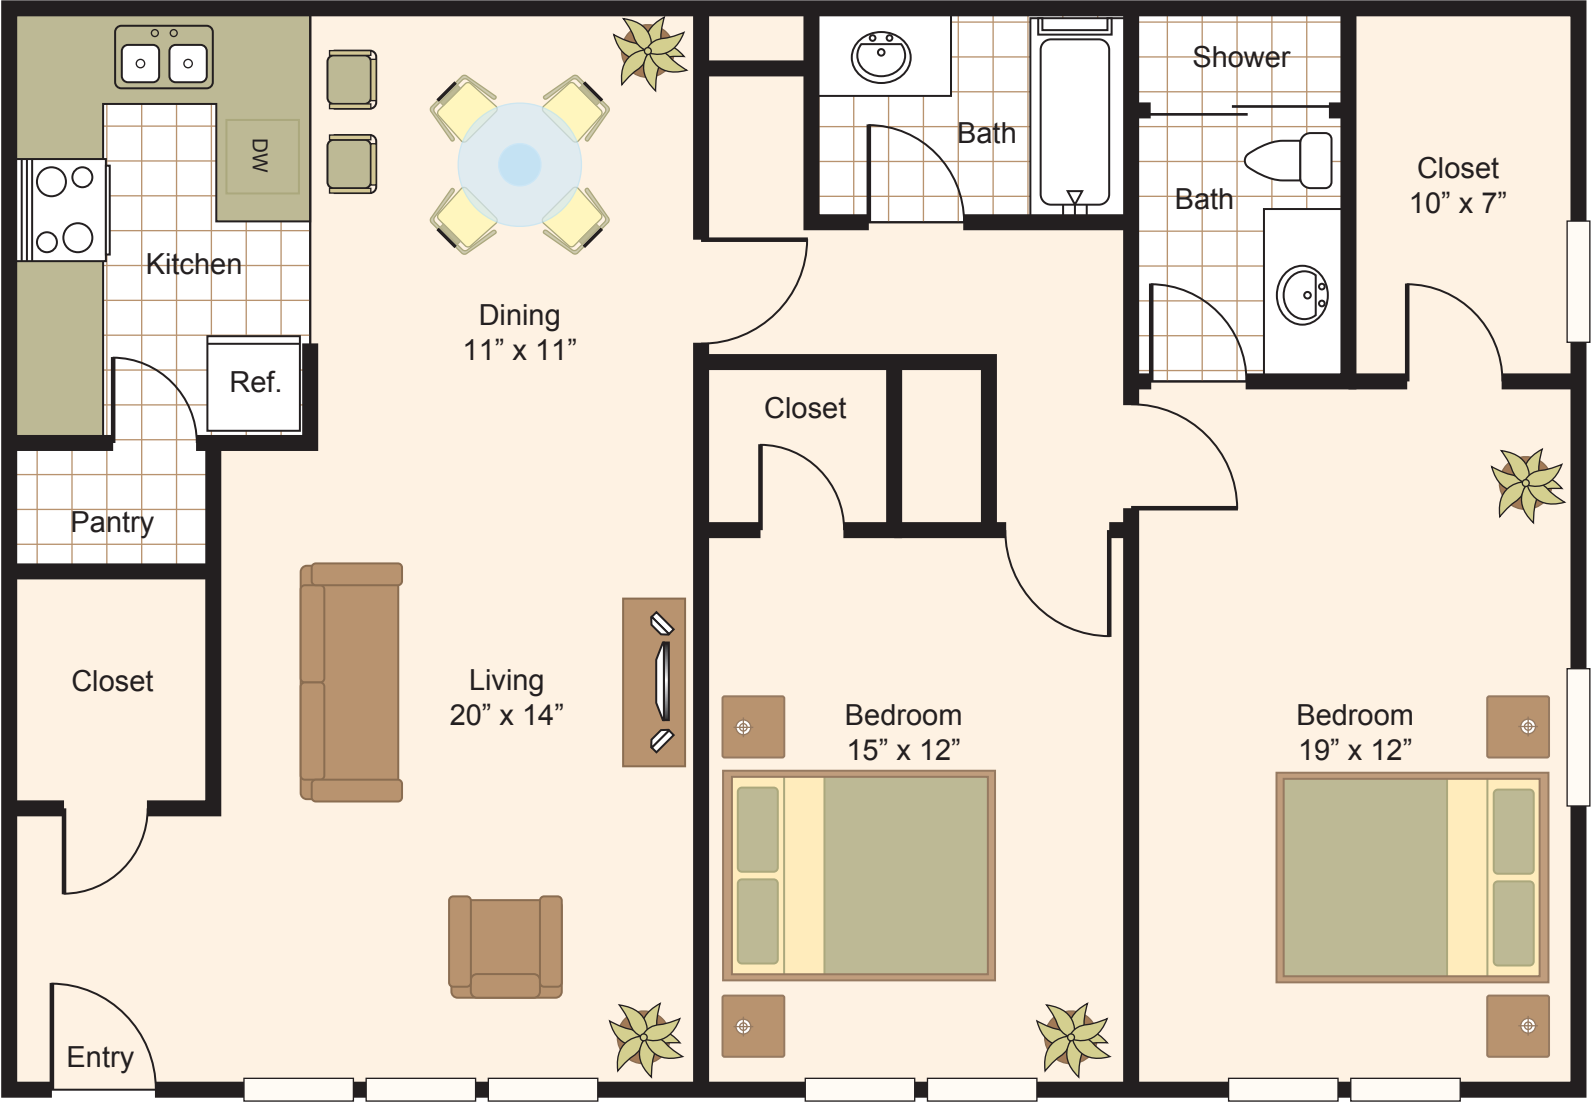

G

1,350 Sq. Ft.

MEMORIAL CREOLE
APARTMENTS